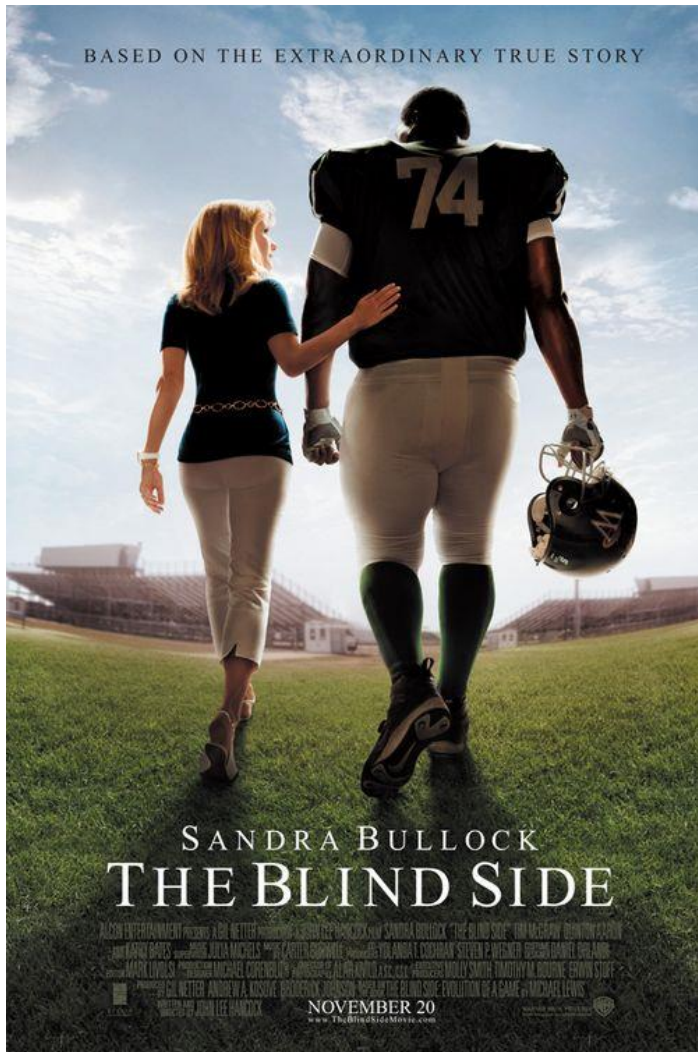

What is the purpose of this film

Why is the font pink?

Why is the 'mean' a different size to 'girls'?

What is significant about the position of Lindsay Lohan in the poster? Does this link to anything else in the poster?

What do we already know about the three girls from their positions in the poster? How do we know this?

Why might the designer have used a purple background?

What could this tell us about the characters?

Why might Lindsay Lohan be wearing a red top?

What movie is this poster for?
How do you know?

What message might the creator
be trying to get across?

Why has the creator chosen a low
angle perspective?

Do you think this poster is
effective? Why/why not?

What is the dominant image in the poster?

What is significant about the clothing of the two actors?

Why is the light brighter towards the football stadium? What might this tell us about the movie?

Why has a very simple font been used?